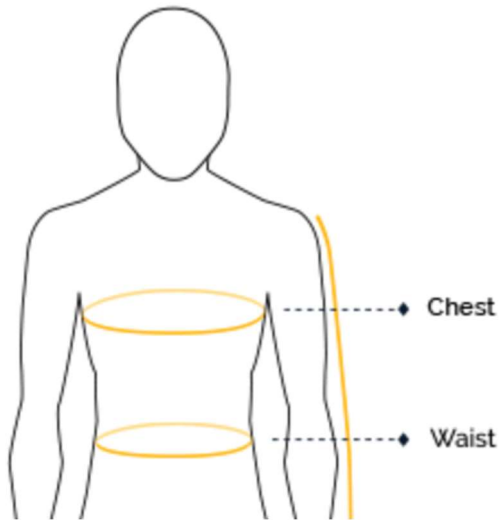

## Veterans MFG® T-Shirt Carrier Gen2 Sizing Guide

A good rule of thumb: you want to go up one size from your standard size.

### Chest Measurements

Carrier Size	Inches	Centimeters
Small	34 - 35	86 - 91.5
Medium	36 - 37	91 - 94
Large	38 - 39	96.5 - 99
XLarge	40 - 41	101 - 104
XXL	42 - 43	106.5 - 109
XXXL	44 - 45	111.5 - 114

Measure the largest part of the person's chest and around the back. Match the measurement with the size chart above to determine suggested size.

The Veterans MFG® T-Shirt Carrier Gen2 is made smaller than "true to size" due to the function of the carrier. It should fit snug and not extremely tight that it constricts breathing or normal movement.